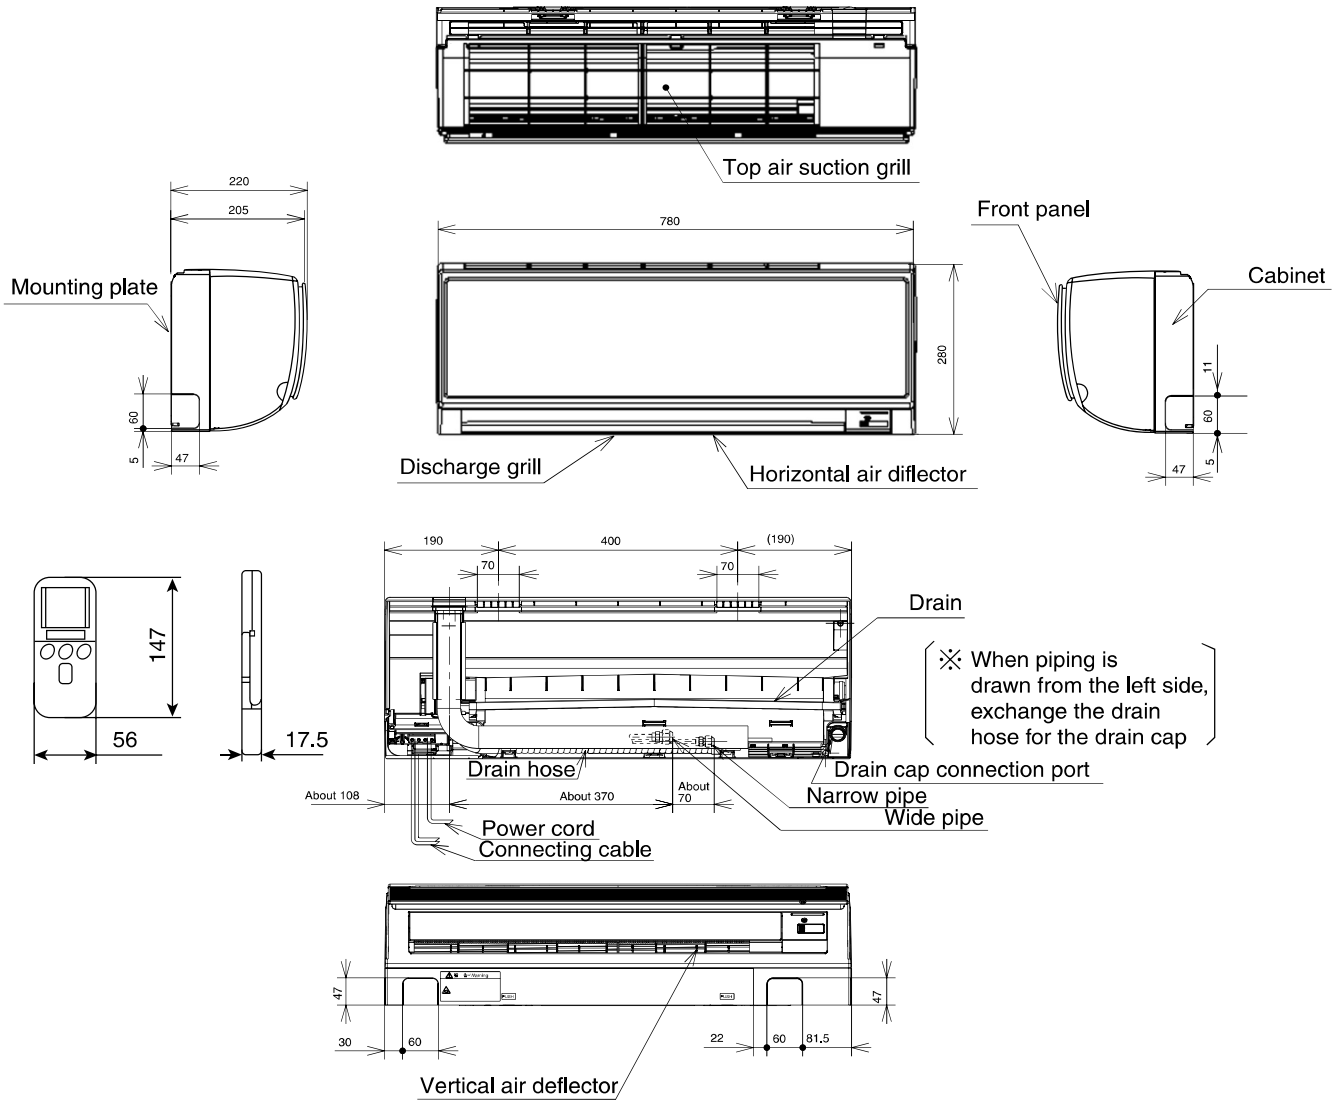

CONSTRUCTION AND DIMENSIONAL DIAGRAM

MODEL RAK-18NH6A, RAK-25NH6A, RAK-35NH6A, RAK-50NH6A

INDOOR UNIT

CONSTRUCTION AND DIMENSIONAL DIAGRAM

MODEL RAM-71QH5

CONSTRUCTION AND DIMENSIONAL DIAGRAM

MODEL RAM-53QH5

ATTENTION

During service, before opening the side cover, please switch off power supply.