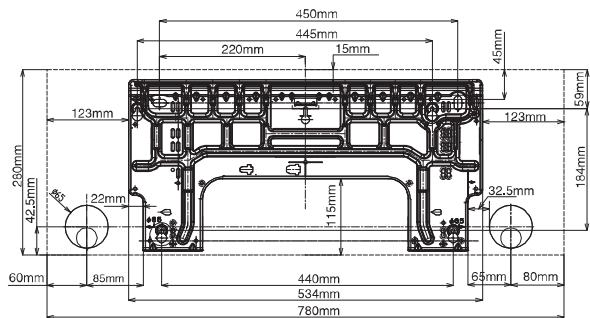

CONSTRUCTION AND DIMENSIONAL DIAGRAM

MODEL RAS-DX10CSK
 RAS-DX13CSK
 RAS-DX18CSK

INDOOR UNIT

Unit : mm

CONSTRUCTION AND DIMENSIONAL DIAGRAM

MODEL RAC-DX10CSK
 RAC-DX13CSK
 RAC-DX18CSK

OUTDOOR UNIT

Unit : mm