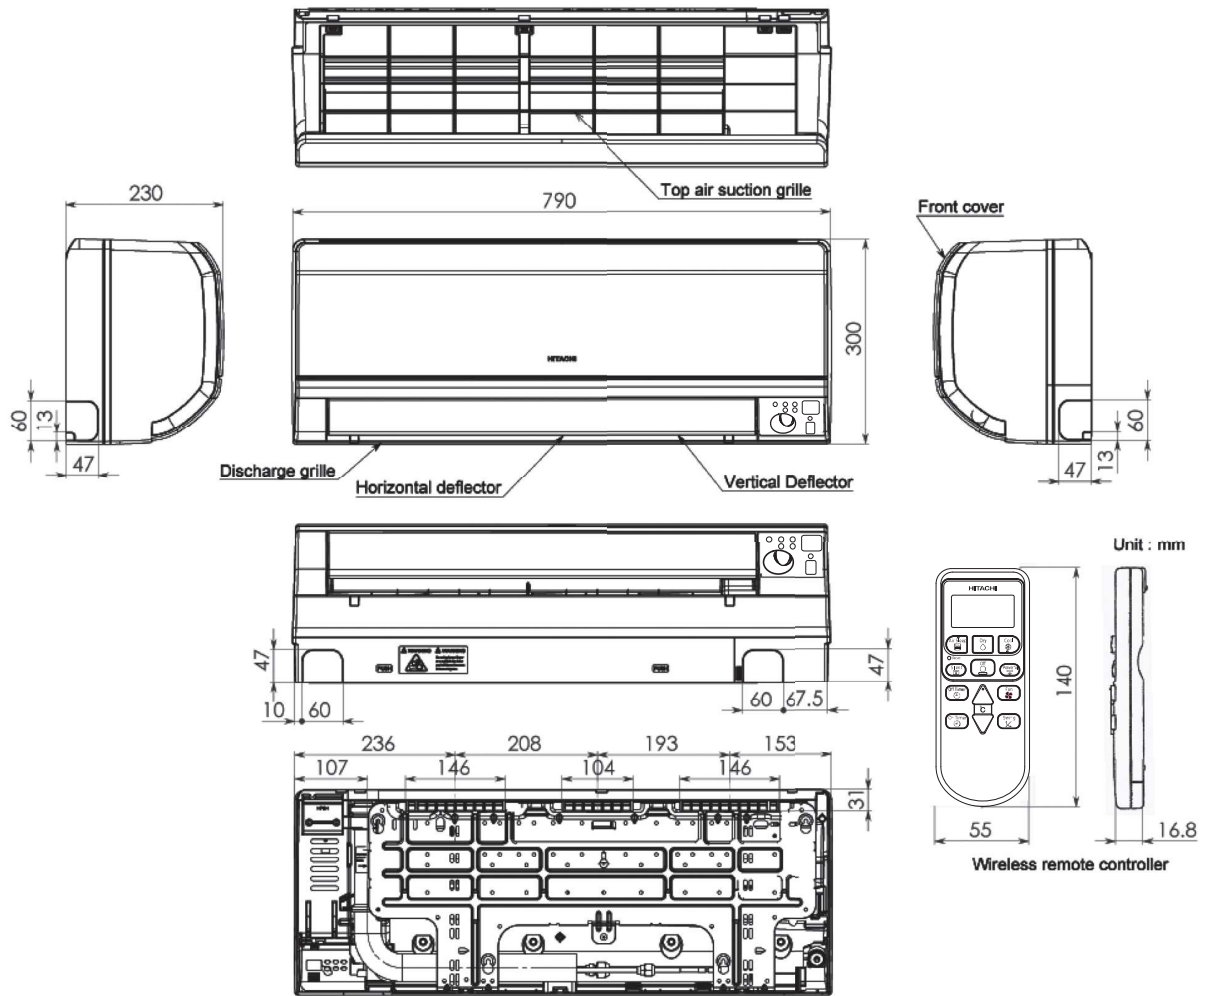

CONSTRUCTION AND DIMENSIONAL DIAGRAM FOR INDOOR

INDOOR UNIT

MODEL RAS-DX10CFK/RAS-DX13CFK

Unit: mm

CONSTRUCTION AND DIMENSIONAL DIAGRAM FOR OUTDOOR
 MODEL RAC-DX10CFK/RAC-DX13CFK

OUTDOOR UNIT

Unit : mm