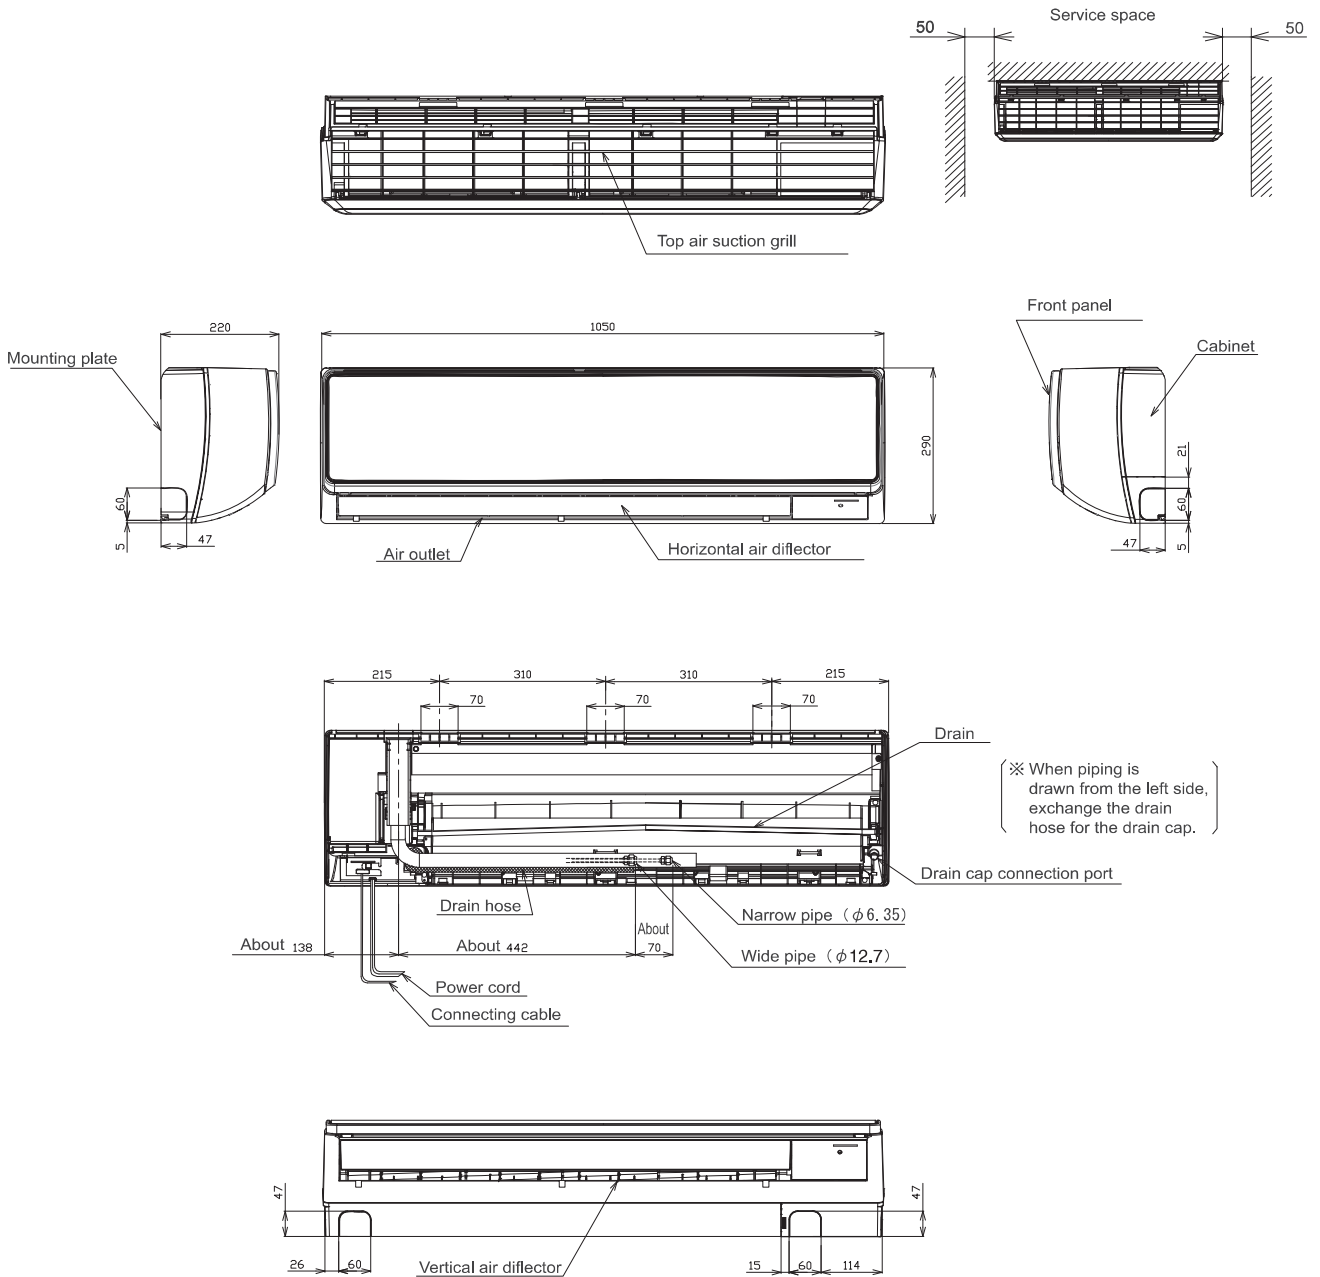

# CONSTRUCTION AND DIMENSIONAL DIAGRAM

MODEL RAS-DX24CHK

INDOOR UNIT

Unit : mm

# CONSTRUCTION AND DIMENSIONAL DIAGRAM

## MODEL RAC-DX24CHK

### OUTDOOR UNIT

Unit : mm